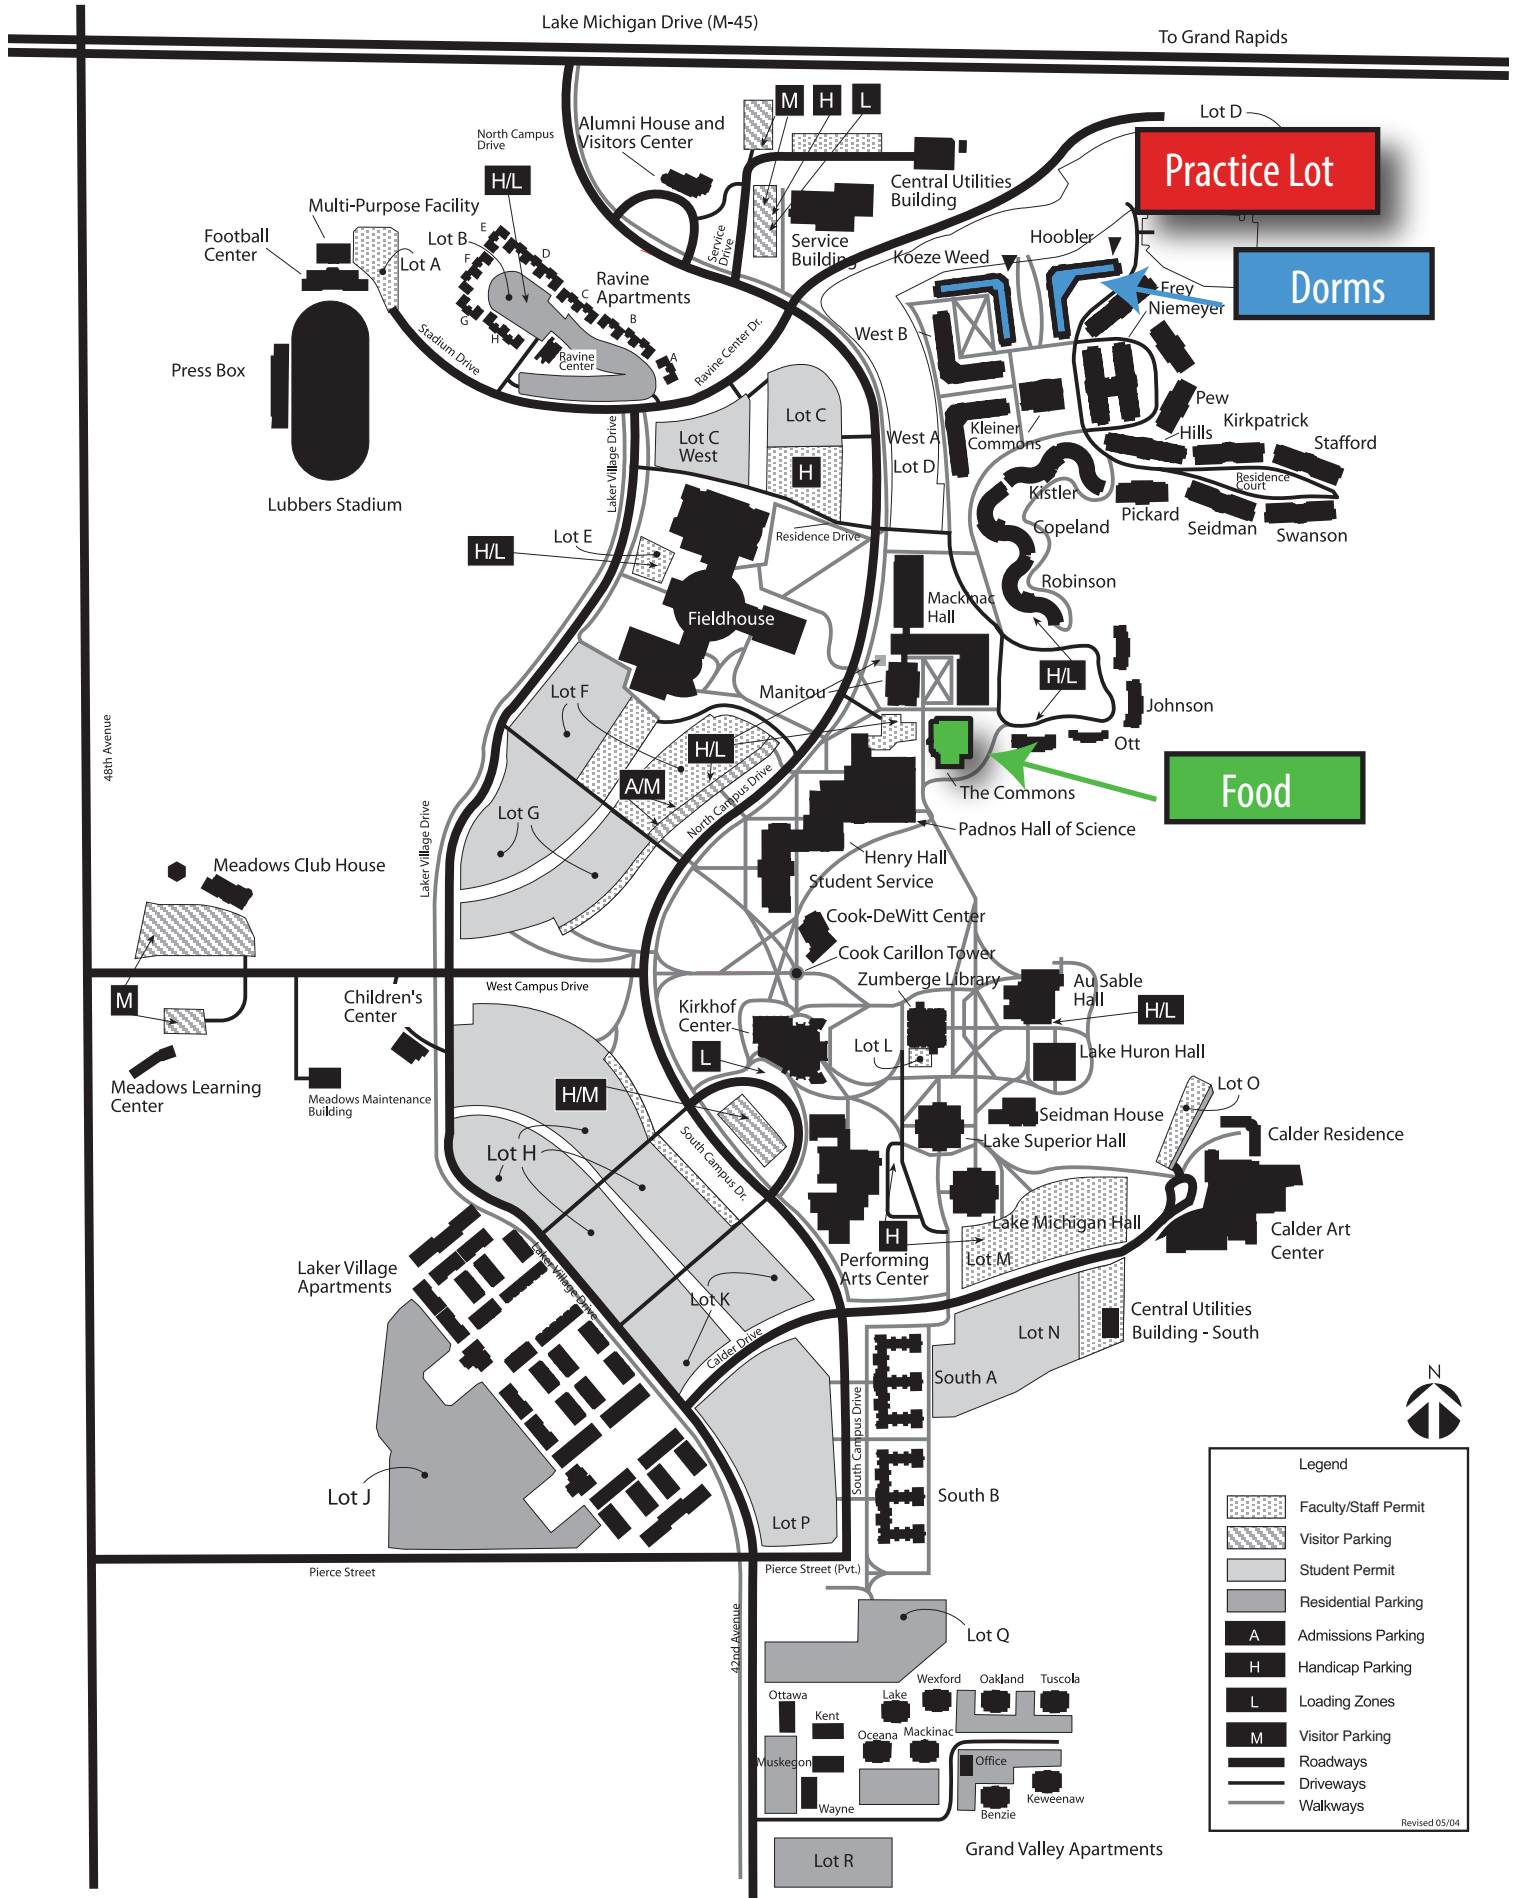

Spring Lake Band Camp Map

Lake Michigan Drive (M-45)

To Grand Rapids

Legend

- Faculty/Staff Permit
- Visitor Parking
- Student Permit
- Residential Parking
- Admissions Parking
- Handicap Parking
- Loading Zones
- Visitor Parking
- Roadways
- Driveways
- Walkways